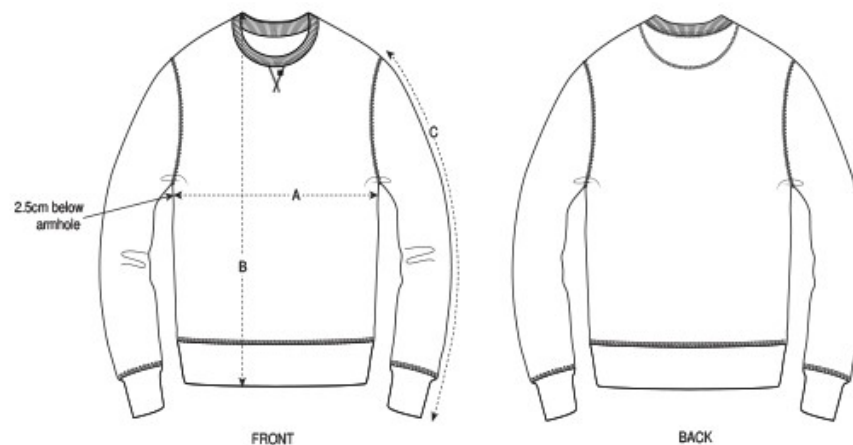

Size Chart

	SIZES	XXS	XS	S	M	L	XL	XXL
A	Half Chest	0	49	51.5	54	57	60	63
B	Body Length	0	63	66	70	72	74	76
C	Sleeve Length	0	60	63	65	66.5	68	69.5