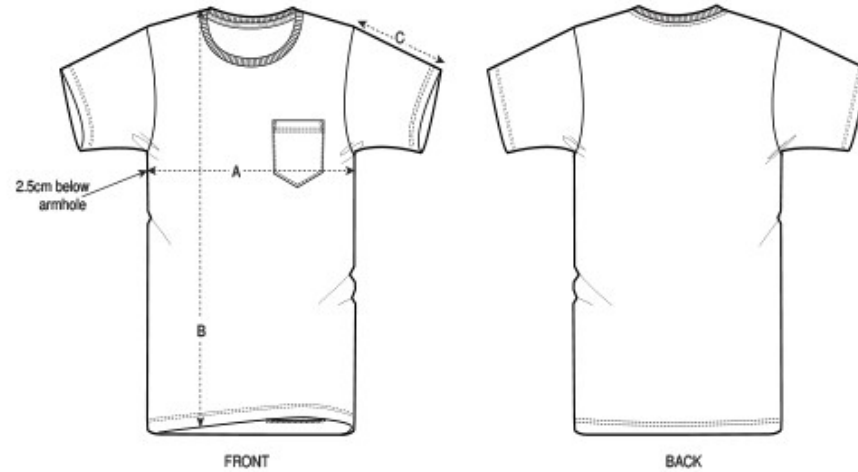

# Size Chart

	SIZES	XS	S	M	L	XL	XXL
A	Half Chest	46	49	52	55	58	61
B	Body Length	66	69	72	74	76	78
C	Sleeve Length	19.5	20.5	21.5	22.5	22.5	23.5