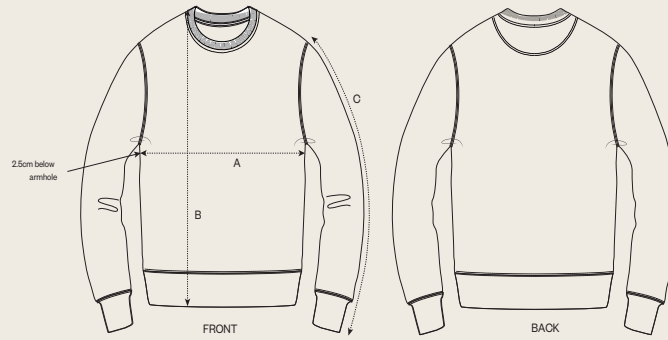

SIZE CHART - SWEATSHIRT

SIZES	XXS	XS	S	M	L	XL	XXL	XXXL	XXXXL
A Half Chest	45.5	48	50.5	53	56	59	62	65	70
B Body Length	63	65	68	72	74	76	78	80	82
C Sleeve Length	61	62	64.5	66	67.5	69	70.5	70.5	70.5