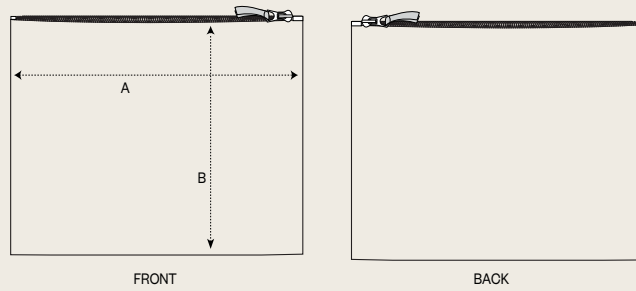

DIMENSIONS - PENCIL CASE

SIZES		OS
A	Width	21.5
B	Length	16