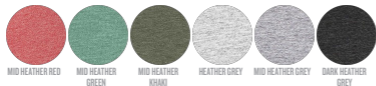

BRIGHT BLUE

BRIGHT RED

TANGERINE

SUNSET ORANGE

CANYON PINK

CANDY PINK

BURGUNDY

COTTON PINK

MAJORELLE BLUE

ROYAL BLUE

FRENCH NAVY

SKY BLUE

VARSITY GREEN

SCALE GREEN

HAY YELLOW

MOSS GREEN

BRITISH KHAKE

GLAZED GREEN

DEEP CHOCOLATE

ROASTED ORANGE

DESERT DUST

INDIA INK GREY

BLACK

# ESSENTIAL HEATHERS

MID HEATHER RED

MID HEATHER GREEN

MID HEATHER KHAKE

HEATHER GREY

MID HEATHER GREY

DARK HEATHER GREY